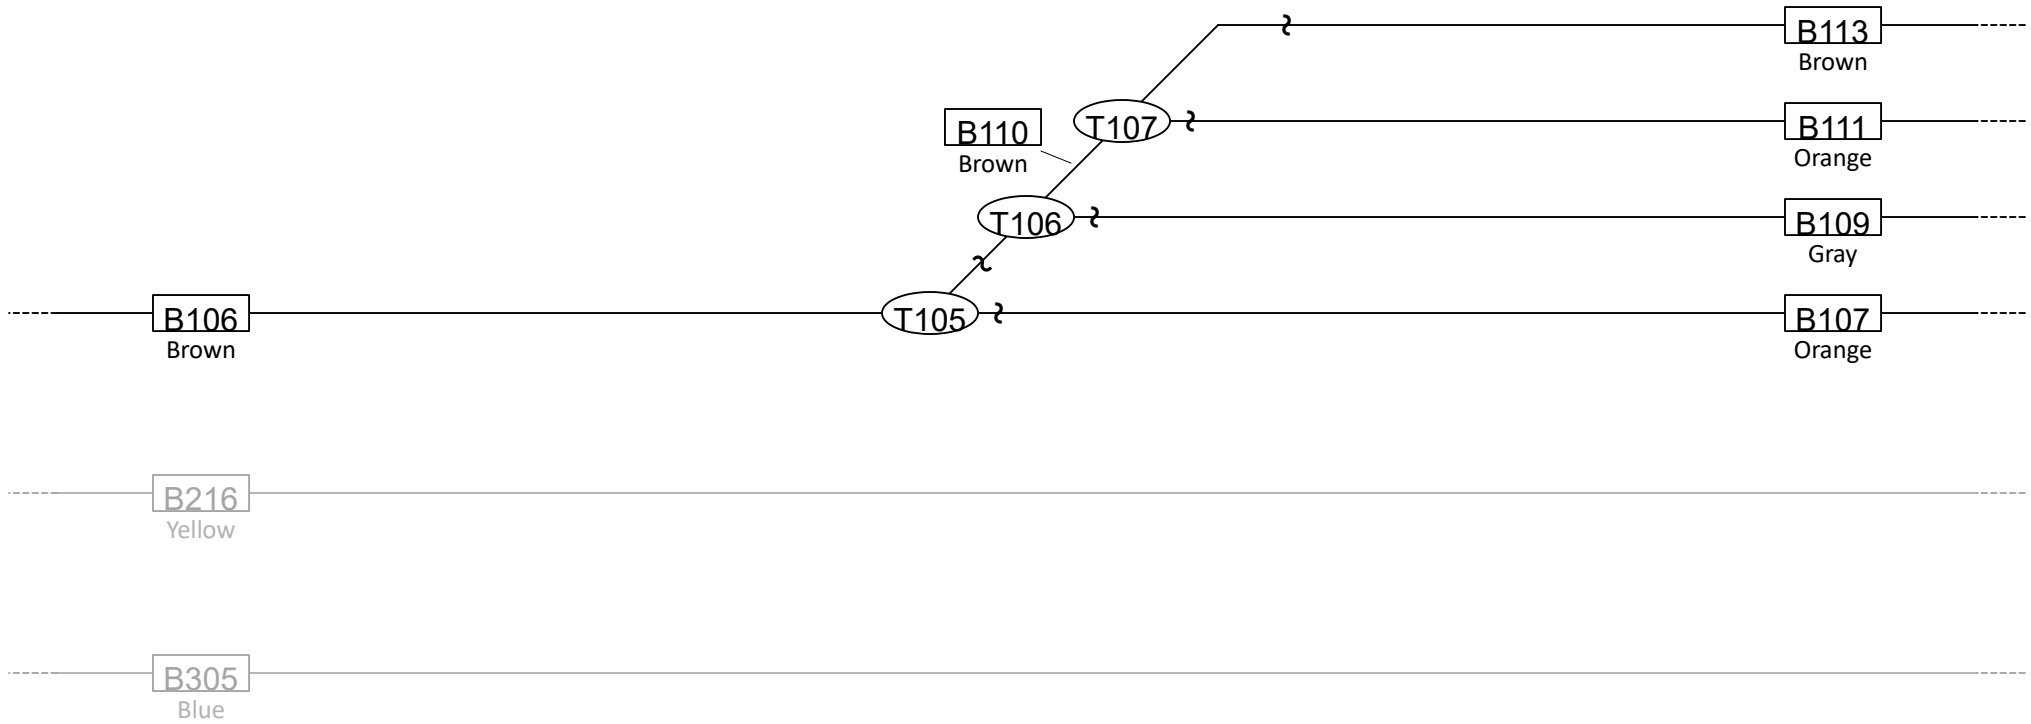

Hornell Model Railroad Club - Depot Layout

Panel D Numbering and Wire Colors

E ← → W

T105	LH turnout	switch machine under body	use wiring method A
T106	RH turnout	switch machine under body	use wiring method B
T107	RH turnout	switch machine under body	use wiring method B